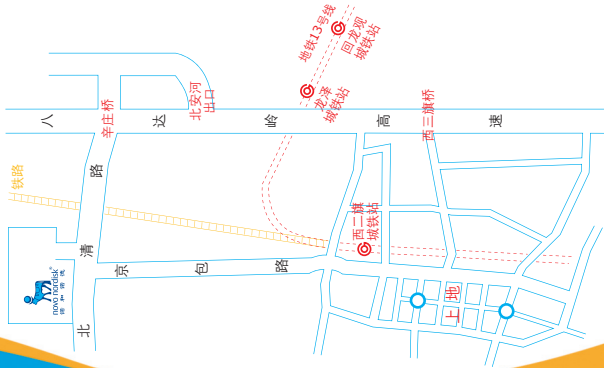

北京昌平区生命园路29号中关村生命科学园创新大厦B座102

Bei Jing Chang Ping Qu Sheng Ming Yuan Lu 29 Hao Zhong Guan Cun  
Sheng Ming Ke Xue Yuan Chuang Xin Da Sha B Zuo 102

**Rm102, Tower B, Innovation Mansion, Life Science Park,  
29 Life Science Park Road, Changping District, Beijing**

电话 (Tel): 86-10-8072 6161

邮编 (Postcode): 102206

**行车路线:**

八达岭高速北安河出口，辛庄桥左转上北清路向西行 1.5 公里，第一个红绿灯右转进生命科学园，第一个丁字路口左转后左手边第一座楼即是创新大厦。

**Driving direction:**

**Drive northward on BADALING Expwy, exit at Bei An He (the 9th exit), go along the sideway for 300m, turn left at the traffic light-Xin Zhuang Bridge, and drive onto Bei Qing Rd for 1.5km, then turn right at the first traffic light and enter into Life Science park, turn left at the first T intersection, the first building on your left hand is Innovation Mansion.**

## 乘坐城铁 13 号线：

1. 城铁西二旗站下车后乘坐 521 路公共汽车，生命科学园站下车即是。
2. 城铁西二旗站下车后打车由京包快速路一直向北到北清路向东（右转）后第一个红绿灯左转进生命科学园，第一个丁字路口左转后左手边第一座楼即是创新大厦。
3. 城铁龙泽站下车后打车经由八达岭高速辅路至辛庄桥红绿灯左转上北清路向西行 1.5 公里，第一个红绿灯右转进生命科学园，第一个丁字路口左转后左手边第一座楼即是创新大厦。

### By Subway Line 13:

1. Get off at Xi'erqi Station and take Bus 521 to "Life Science Park" stop.
2. Get off at Xi'erqi Station and then take a taxi, drive northward on Jing Bao Express Rd, turn right at the T intersection with Bei Qing Rd, then turn left at the first traffic light and enter into Life Science Park, turn left at the first T intersection, the first building on your left hand is Innovation Mansion.
3. Get off at Longze Station and then take a taxi, drive along BADALING Expwy Side Rd, turn left at the traffic light under Xin Zhuang Bridge, and drive onto Bei Qing Rd for 1.5km, then turn right at the first traffic light and enter into Life Science Park, turn left at the first T intersection, the first building on your left hand is Innovation Mansion.